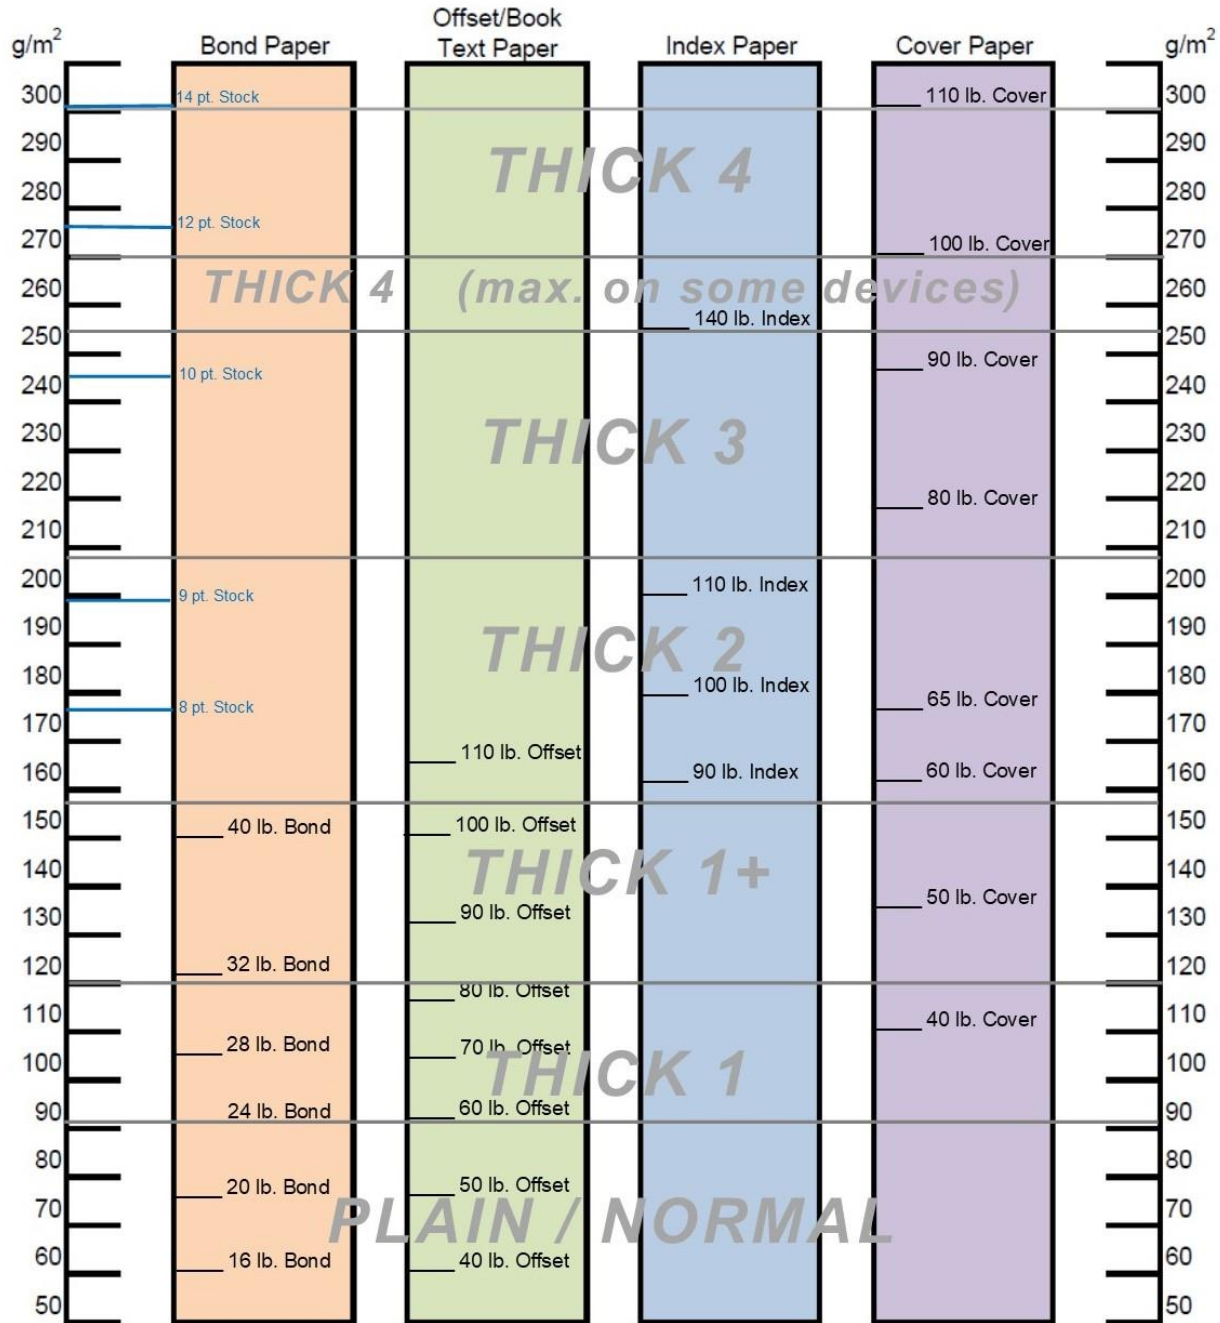

# SETTING UP PAPER TYPES FOR PAPER TRAYS ON MFPs

## PAPER WEIGHT EQUIVALENCY CHART

(\*NOTE: Max. weight may vary by device model. \*Check device User Guide for specs.)

For Konica Minolta bizhub Copier / Printer MFP devices.

\*Check paper packages to determine correct Paper Weight setting for the device (use GSM or g/m<sup>2</sup> value). See examples below.