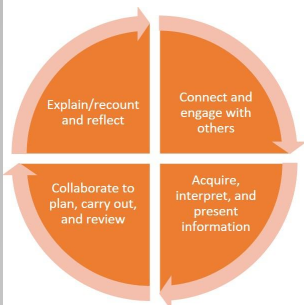

CONNECTING BC CORE COMPETENCIES WITH SD64 INDIGENOUS EDUCATION ENHANCEMENT AGREEMENT

COMMUNICATION

COMMUNICATION

wolf is the great communicator, a symbol of cooperation. Through wolf, we learn to connect and engage with others; to gather and share information; and to cooperate and collaborate with others and our environment. Through listening and respect, wolf teaches us the importance of working together with care and respect. wolf models teamwork

THINKING

CREATIVE THINKING

Raven is the transformer, a symbol of creativity. Through raven, we learn to be innovative and use our imaginations. Raven teaches us to be creative and playful in our daily work. Raven reminds us to laugh at ourselves and to learn from our mistakes. Raven models ingenuity.

CRITICAL THINKING

Salmon is the hardy symbol of resilience. Through salmon, we learn determination, inner strength and connections to 'home'. Salmon teaches us perseverance, focus, and the importance of our roots. Salmon models grit and tenacity.

POSITIVE PERSONAL & CULTURAL IDENTITY

orca is the navigator of the sea, a symbol of family and territorial connection. Orca teaches us to know who we are, where we come from, and the interconnectedness of all. Orca models strength and power within the individual, and the collective.