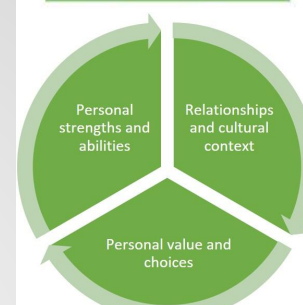

CRITICAL THINKING

Salmon is the hardy symbol of resilience. Through salmon, we learn determination, inner strength and connections to 'home'. Salmon teaches us perseverance, focus, and the importance of our roots. Salmon models grit and tenacity.

PERSONAL AND SOCIAL

PERSONAL AWARENESS & RESPONSIBILITY

Bear is the thinker, a symbol of inner strength and quiet confidence. Through bear, we learn to nurture our personal well-being by recognizing our strengths and our needs. Bear models self-awareness.

SOCIAL RESPONSIBILITY

Beaver is the industrious worker, a symbol of determination. Through beaver, we learn to be diligent collaborators and community builders. Beaver teaches us to care for our community and environment by valuing diversity, advocating for others and working together for the greater good. Beaver models collective hard work.

POSITIVE PERSONAL & CULTURAL IDENTITY

orca is the navigator of the sea, a symbol of family and territorial connection. Orca teaches us to know who we are, where we come from, and the interconnectedness of all. Orca models strength and power within the individual, and the collective.